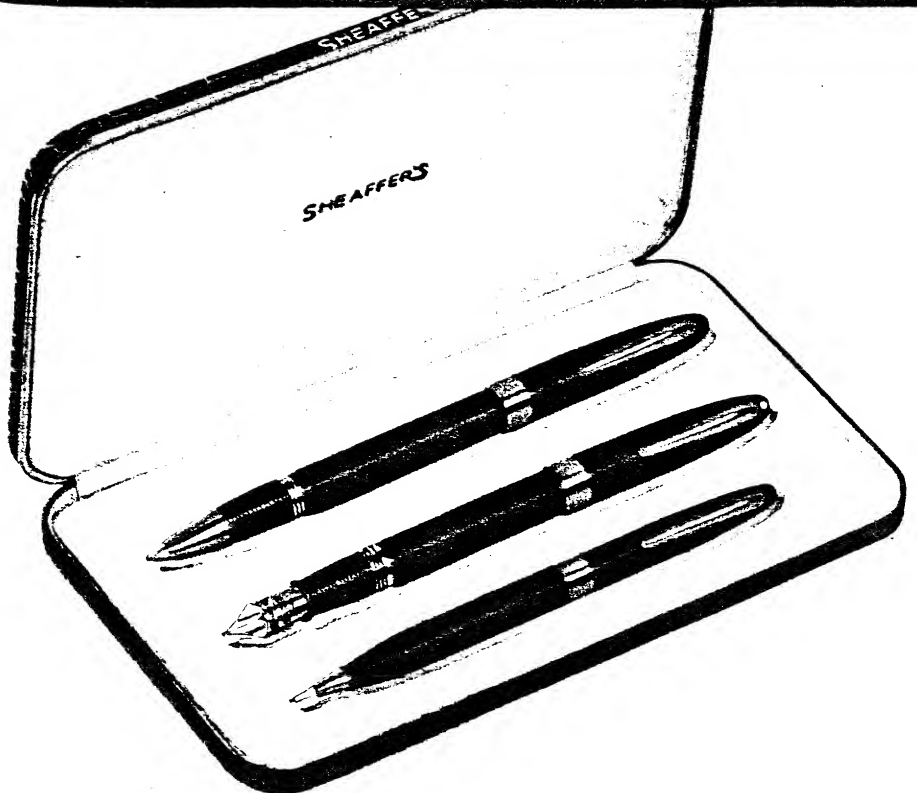

Individual pieces may be bought separately and will be suitably gift-boxed. Two-piece ensembles also available handsomely gift-boxed.